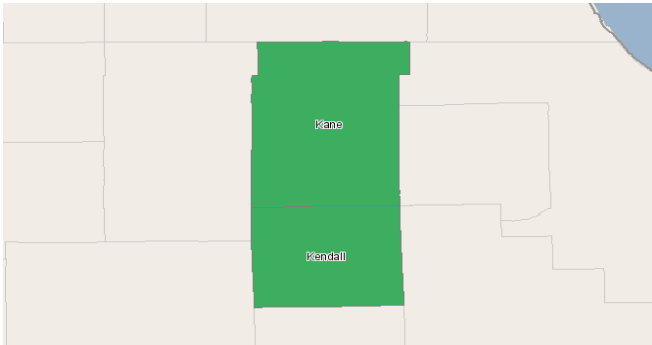

## Region Info

Region: Ginger Knapp - Gvmt report

County Areas: Kane, Illinois (17089), Kendall, Illinois (17093)