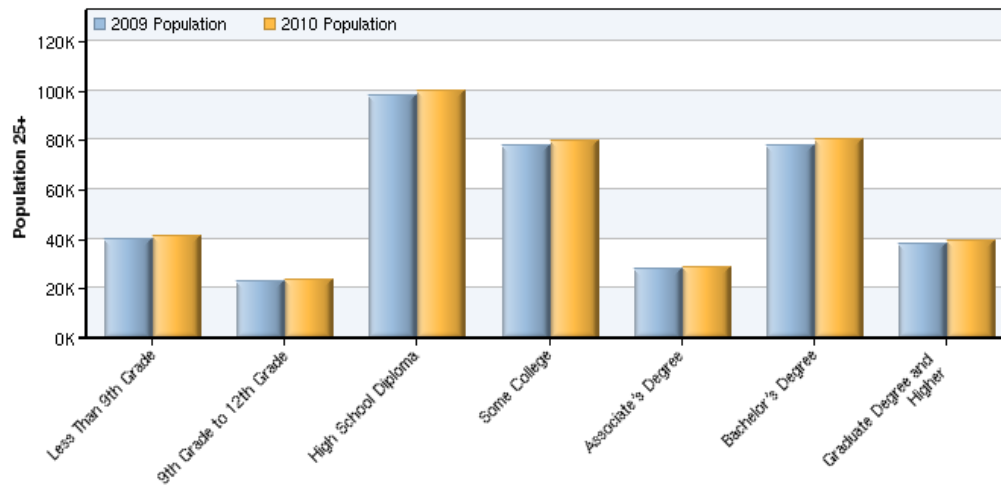

Education Breakdown

Education	2010 Population
Less Than 9th Grade	40,812
9th Grade to 12th Grade	23,299
High School Diploma	99,585
Some College	79,289
Associate's Degree	28,408
Bachelor's Degree	80,065
Graduate Degree and Higher	39,286