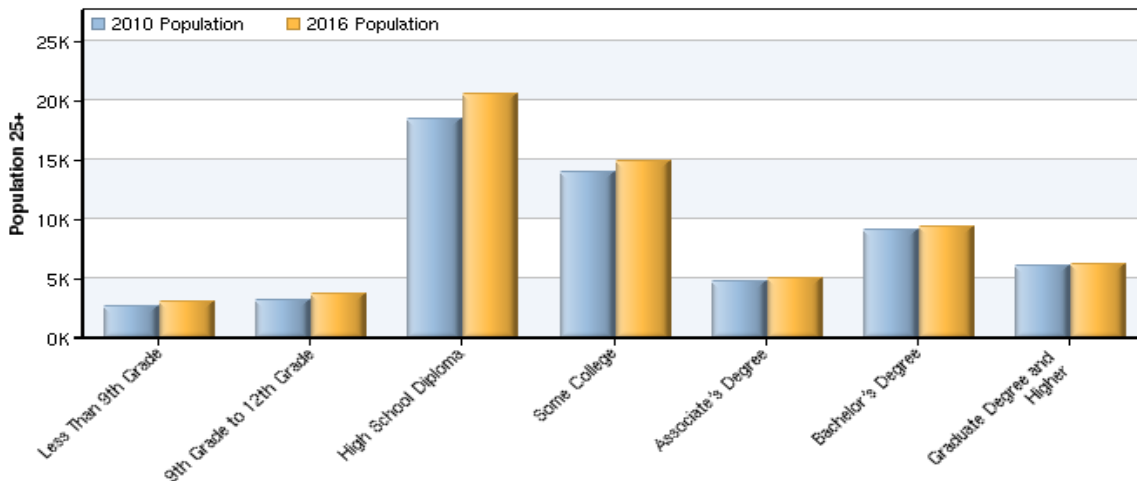

Region Info

Region: DeKalb county IL

County Areas: DeKalb, Illinois (17037)

Workforce Demographics

| Year | % Workforce Under 25 | % Workforce 25 to 54 | % Workforce 55 and Older | Workforce Male | % Workforce Female |
|------|----------------------|----------------------|--------------------------|----------------|--------------------|
| 2008 | 16.29% | 64.08% | 19.63% | 45.94% | 54.06% |

Source: EMSI Complete Employment - 2011.2

Education Breakdown

| Education | 2010 Population |
|-------------------------|-----------------|
| Less Than 9th Grade | 2,686 |
| 9th Grade to 12th Grade | 3,204 |
| High School Diploma | 18,421 |
| Some College | 13,980 |