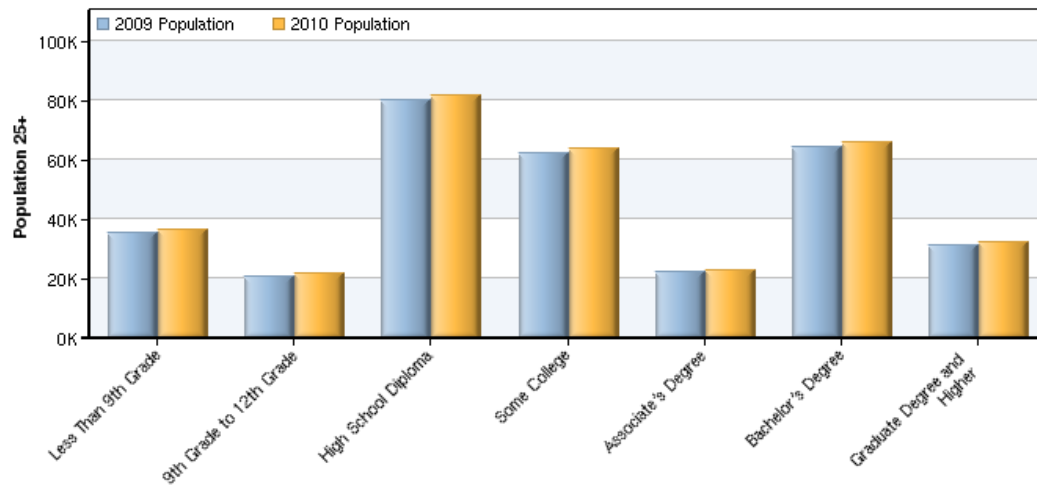

Region Info

Region: Kane county IL

County Areas: Kane, Illinois (17089)

Workforce Demographics

Year	% Workforce Under 25	% Workforce 25 to 54	% Workforce 55 and Older	Workforce Male	% Workforce Female
2008	13.67%	67.76%	18.56%	50.46%	49.54%

Source: EMSI Complete Employment - 2011.2

Education Breakdown

Education	2010 Population
Less Than 9th Grade	36,260
9th Grade to 12th Grade	21,382
High School Diploma	81,429
Some College	63,443
Associate's Degree	22,493
Bachelor's Degree	65,873
Graduate Degree and Hi	31,871