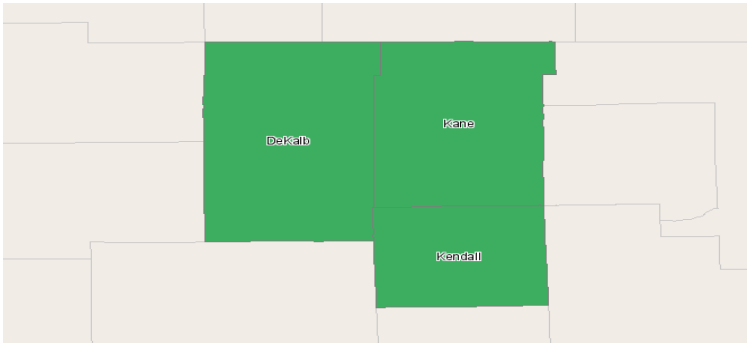

Region Info

Region: River Valley WIB

County Areas: DeKalb, Illinois (17037), Kane, Illinois (17089), Kendall, Illinois (17093)

Workforce Demographics

Year	% Workforce Under 25	% Workforce 25 to 54	% Workforce 55 and Older	% Workforce Male	% Workforce Female
2008	14.42%	67.09%	18.49%	49.74%	50.26%