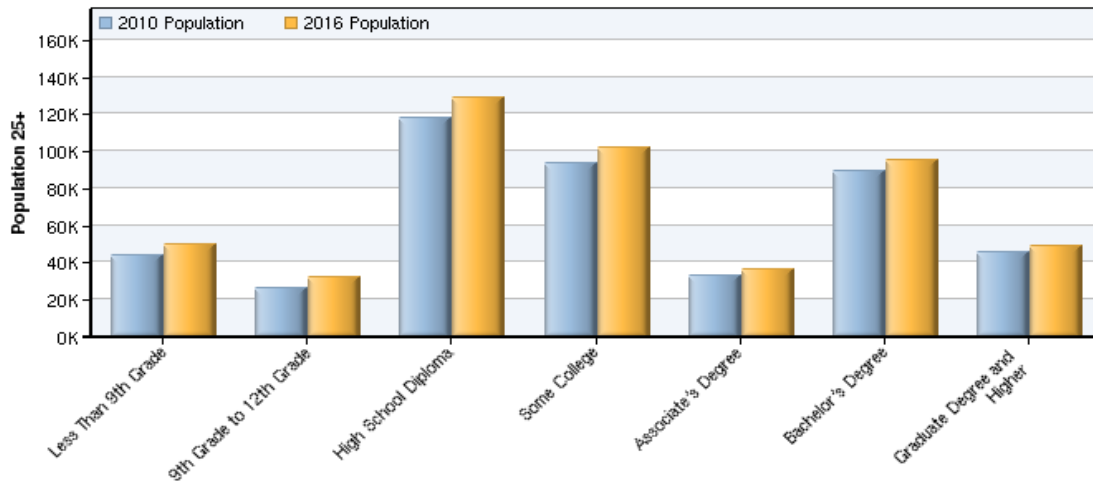

Region Info

Region: River Valley WIB

County Areas: DeKalb, Illinois (17037), Kane, Illinois (17089), Kendall, Illinois (17093)

Workforce Demographics

Year	% Workforce Under 25	% Workforce 25 to 54	% Workforce 55 and Older	% Workforce Male	% Workforce Female
2008	14.42%	67.09%	18.49%	49.74%	50.26%

Source: EMSI Complete Employment - 2011.2

Education Breakdown

Education	2010 Population
Less Than 9th Grad	43,498
9th Grade to 12th G	26,503
High School Diplom	118,007
Some College	93,269

Associate's Degree	33,095
Bachelor's Degree	89,151
Graduate Degree ai	45,296
Total	448,820