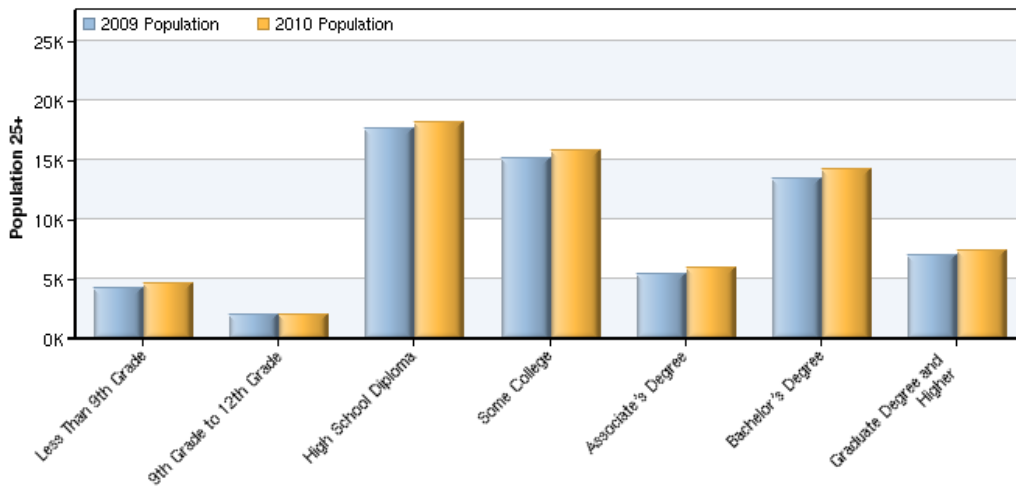

Region Info

Region: Kendall county IL

County Areas: Kendall, Illinois (17093)

Workforce Demographics

Year	% Workforce Under 25	% Workforce 25 to 54	% Workforce 55 and Older	% Workforce Male	% Workforce Female
2008	19.01%	65.39%	15.61%	48.92%	51.08%

Source: EMSI Complete Employment - 2011.2

Education Breakdown

Education	2010 Population
Less Than 9th Grade	4,552
9th Grade to 12th Grade	1,917
High School Diploma	18,156
Some College	15,846
Associate's Degree	5,915
Bachelor's Degree	14,192
Graduate Degree and Highe	7,415